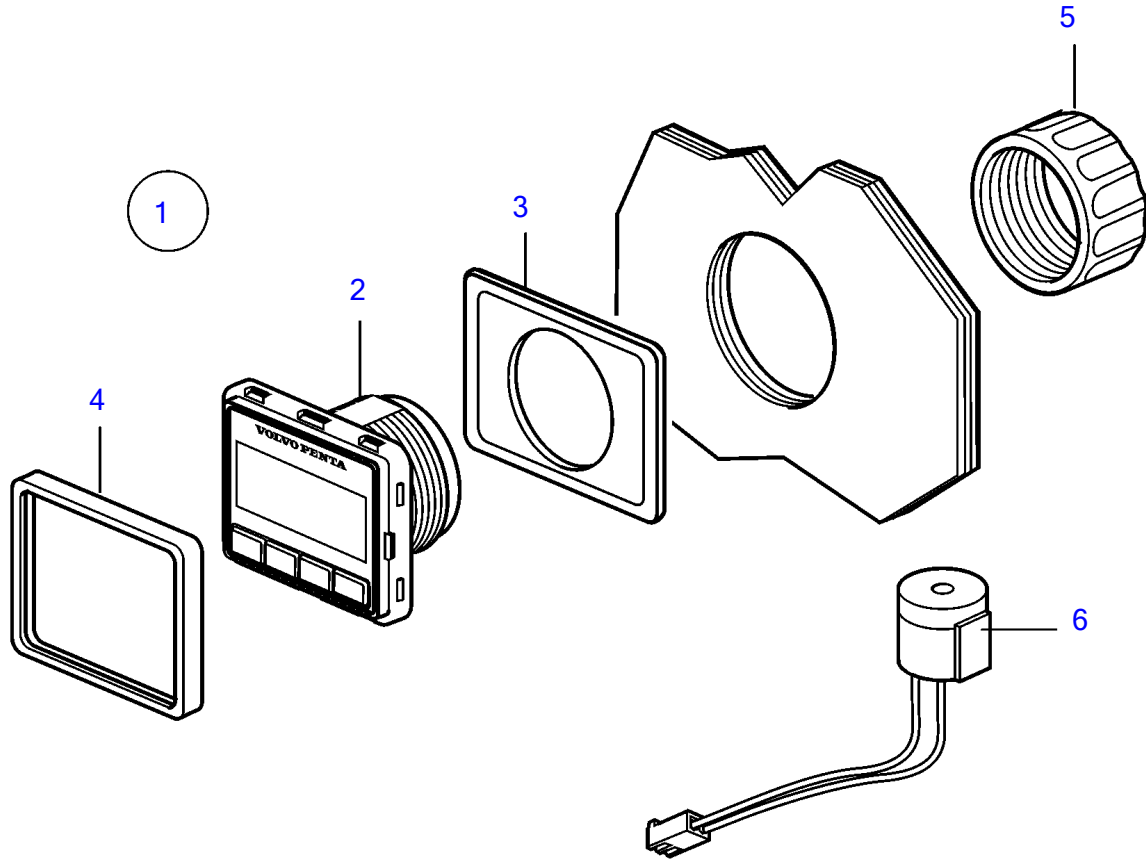

D4-180I-E, D4-225A-E, D4-225I-E, D4-260A-E, D4-260D-E, D4-260I-E, D4-300A-E, D4-300D-E, D4-300I-E

25294

D4-180I-E, D4-225A-E, D4-225I-E, D4-260A-E, D4-260D-E, D4-260I-E, D4-300A-E, D4-300D-E, D4-300I-E

REF	PART NO.	QTY	DESCRIPTION	NOTES
1	21761722	1	Display	Flexidisplay button panel
2		1	• Display	
3	3808135	1	• Gasket	
4	21467057	1	• Frame	
5	874450	1	• Attaching ring	
6	21358227	1	• Buzzer	
7	3588972	1	Cable kit	
8	21469055	1	Connection block	
9	3886666	3	Cable	